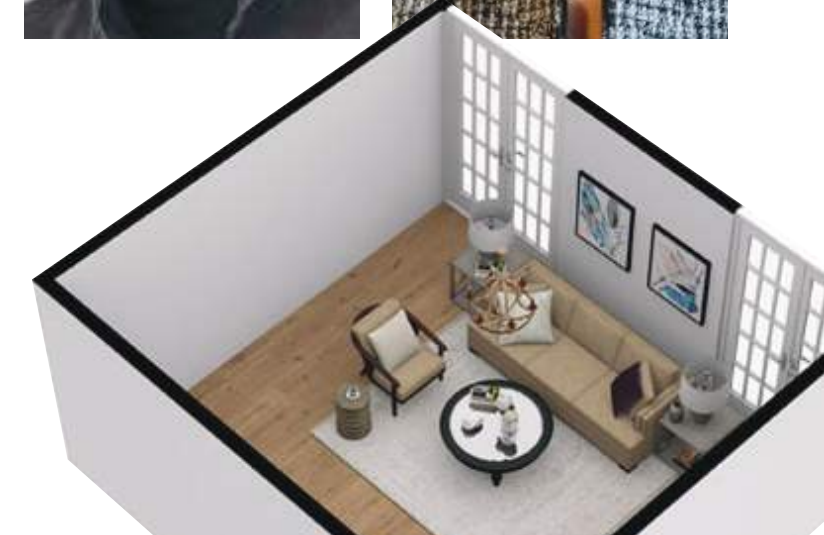

SEND INSPIRATION IMAGES AND A FEW MEASUREMENTS TO A DESIGNER, AND WE'LL CRAFT THE FUTURE OF YOUR HOME IN 3D.