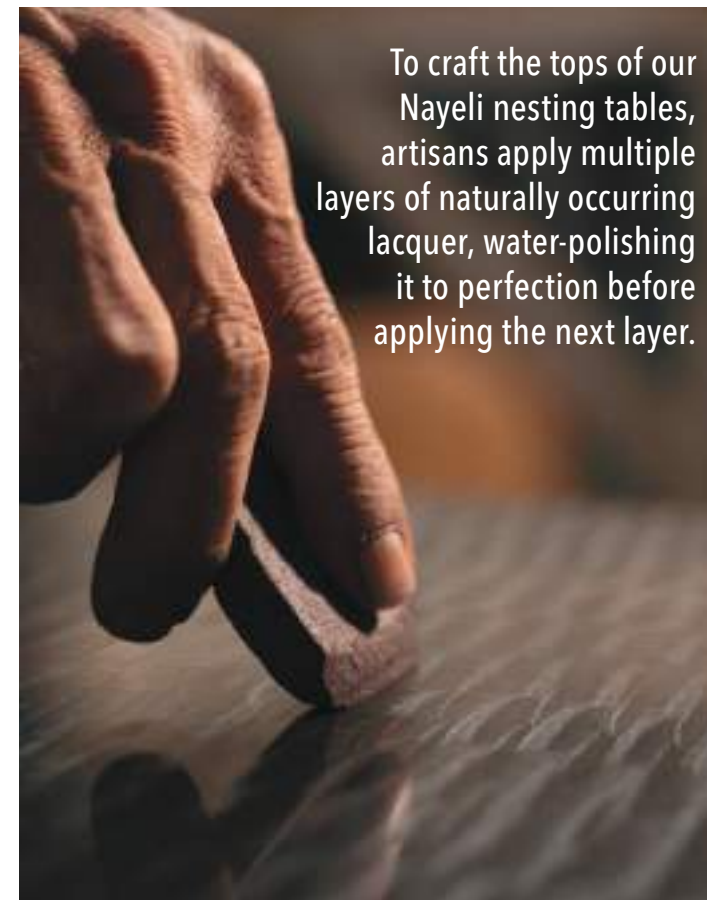

We curate trays handcrafted by artisans who meticulously place mother-of-pearl pieces over every surface. We select vases and jars carved from hand-polished alabaster stone, each made exclusively for Ethan Allen.

To craft the tops of our Nayeli nesting tables, artisans apply multiple layers of naturally occurring lacquer, water-polishing it to perfection before applying the next layer.

**PREVIEW YOUR FLOORING**