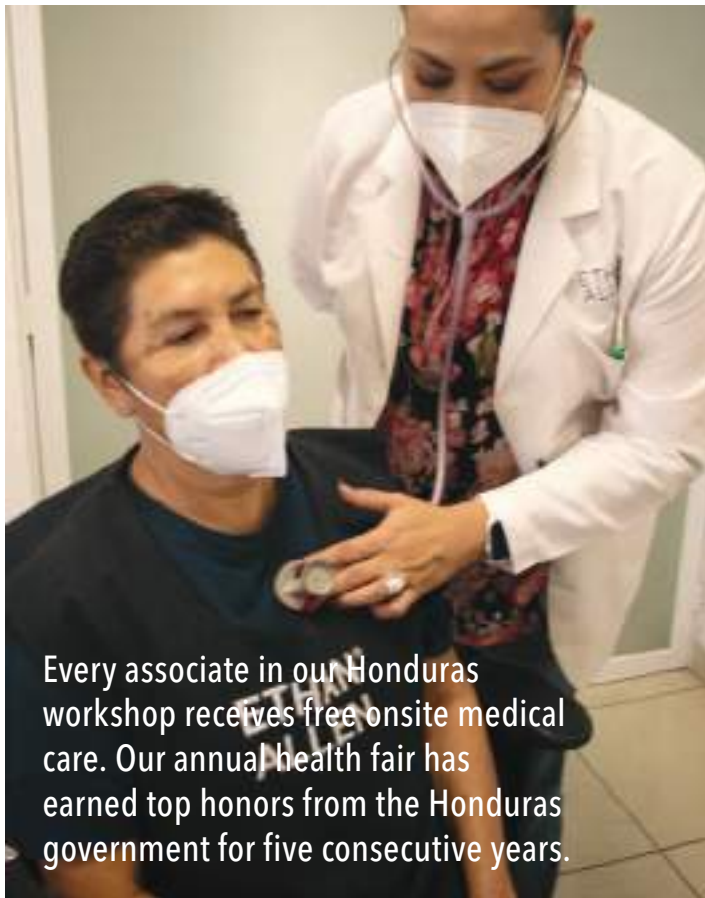

In both Beecher Falls and Pine Valley, we kiln-dry every piece of milled lumber, which takes from four weeks to a year depending on the wood species. Cured lumber then goes to our Vermont and Honduras workshops to be crafted into exceptional furniture.

Our craftspeople still make every piece by hand using traditional techniques that stand the test of time. We still apply every finish and every exquisite piece of veneer by hand.

Every associate in our Honduras workshop receives free onsite medical care. Our annual health fair has earned top honors from the Honduras government for five consecutive years.