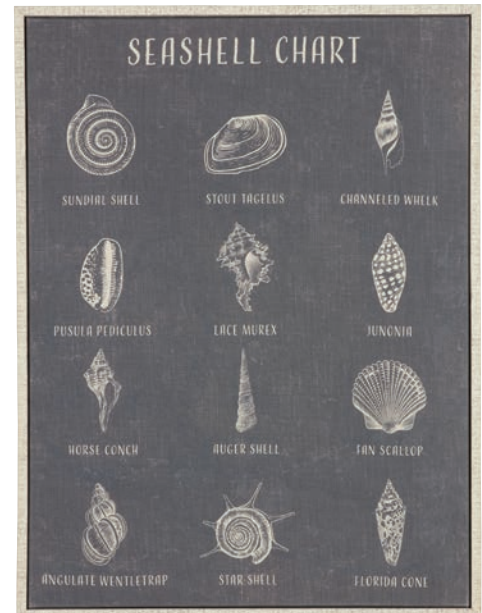

FAROOQ KATHWARI
CHAIRMAN AND CEO

FRAGMENTED EMERALD I/II
073154A/B

HIDDEN WATERS I
073156A

HIDDEN WATERS II
073156B

artwork

What tugs at your deepest emotions, taps into cherished memories, reflects favorite palettes and subject matter—the artwork you choose puts these emotion-filled details on display for all to see. They are the statement makers that allow your walls to truly speak your style.

LANDSCAPE OF THE CITY II
073149B

SIGNS OF THE CITY III
073155C

WHITE BOUQUET
73159

SOFT GARDEN ROSES
73160

NAUTICAL CORAL I
073133A

NAUTICAL CORAL II
073133B

CHART OF OYSTERS
073134

CHART OF SHELLS
073135