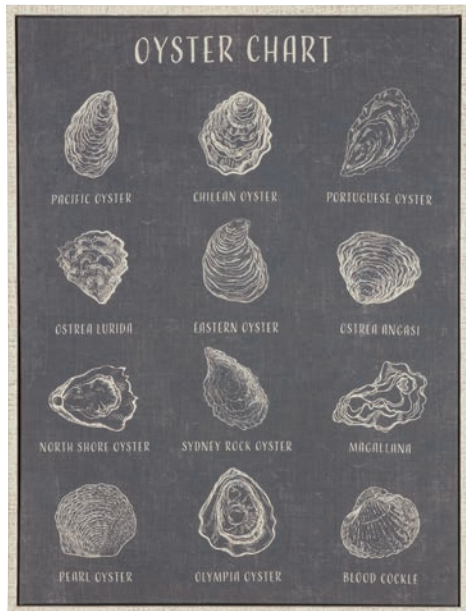

FAROOQ KATHWARI
CHAIRMAN AND CEO

FRAGMENTED EMERALD I/II
073154A/B

HIDDEN WATERS I
073156A

HIDDEN WATERS II
073156B

artwork

What tugs at your deepest emotions, taps into cherished memories, reflects favorite palettes and subject matter—the artwork you choose puts these emotion-filled details on display for all to see. They are the statement makers that allow your walls to truly speak your style.

LANDSCAPE OF THE CITY II
073149B

SIGNS OF THE CITY III
073155C

WHITE BOUQUET
73159

SOFT GARDEN ROSES
73160

NAUTICAL CORAL I
073133A

NAUTICAL CORAL II
073133B

CHART OF OYSTERS
073134

CHART OF SHELLS
073135