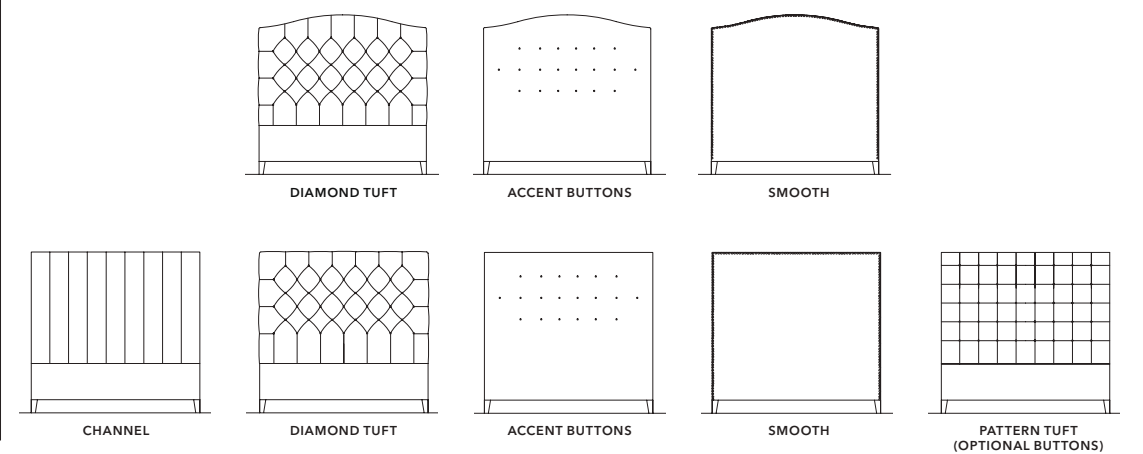

Two profiles: angled or serpentine. Thousands upon thousands of fabric and tailoring combos.
 Presented in the size and base style that suits your space.

2 STYLES

MULTIPLE OPTIONS

MADE TO ORDER

Choose a solid fabric if you also want hand-tailored touches, like diamond tufting or accent buttons. If you like a smooth headboard, you can choose from both solid and patterned fabrics.