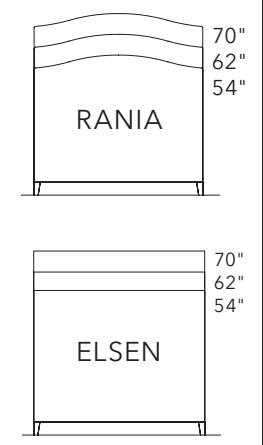

introducing
**CUSTOM
HEADBOARDS**

Tailored by hand. Tailored to you.

Two profiles: angled or serpentine. Thousands upon thousands of fabric and tailoring combos.
Presented in the size and base style that suits your space.

2 STYLES

MULTIPLE OPTIONS

MADE TO ORDER

Choose a solid fabric if you also want hand-tailored touches, like diamond tufting or accent buttons. If you like a smooth headboard, you can choose from both solid and patterned fabrics.

5 SIZES: TWIN (54" ONLY), FULL, QUEEN, KING, OR CALIFORNIA KING

4 BASE OPTIONS: HEADBOARD ONLY (54" and 62" ONLY), METAL BASE, UPHOLSTERED RAILS, OR STORAGE BASE (QUEEN, KING, AND CALIFORNIA KING ONLY)