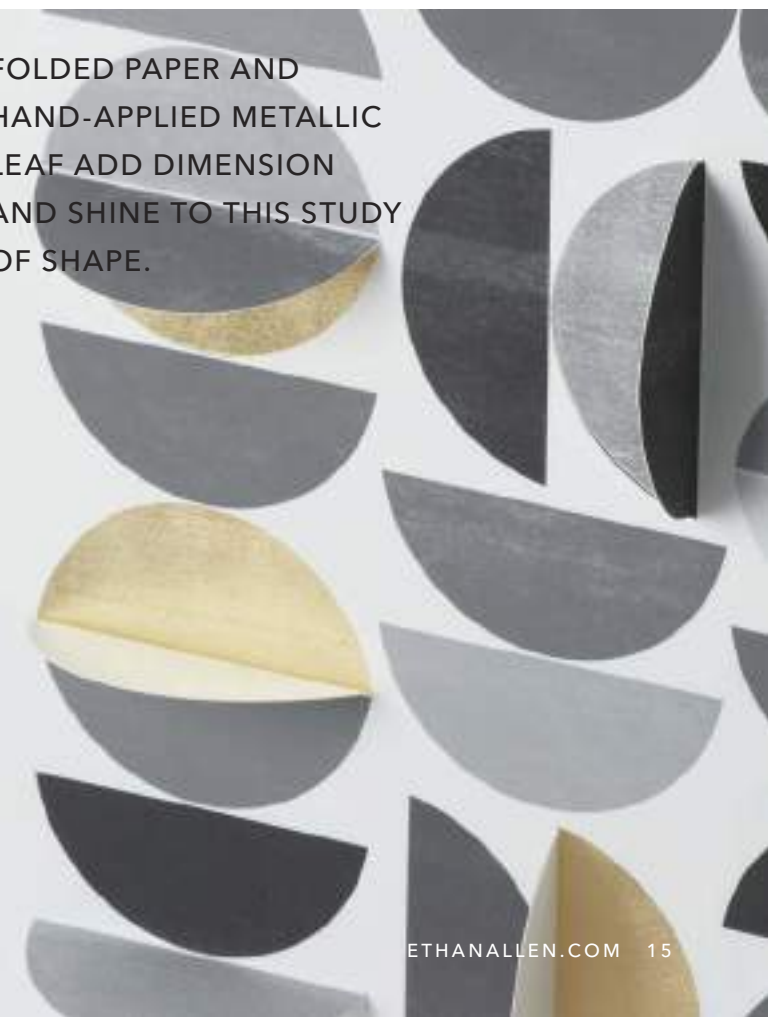

NEW

FOLDED PAPER AND
HAND-APPLIED METALLIC
LEAF ADD DIMENSION
AND SHINE TO THIS STUDY
OF SHAPE.