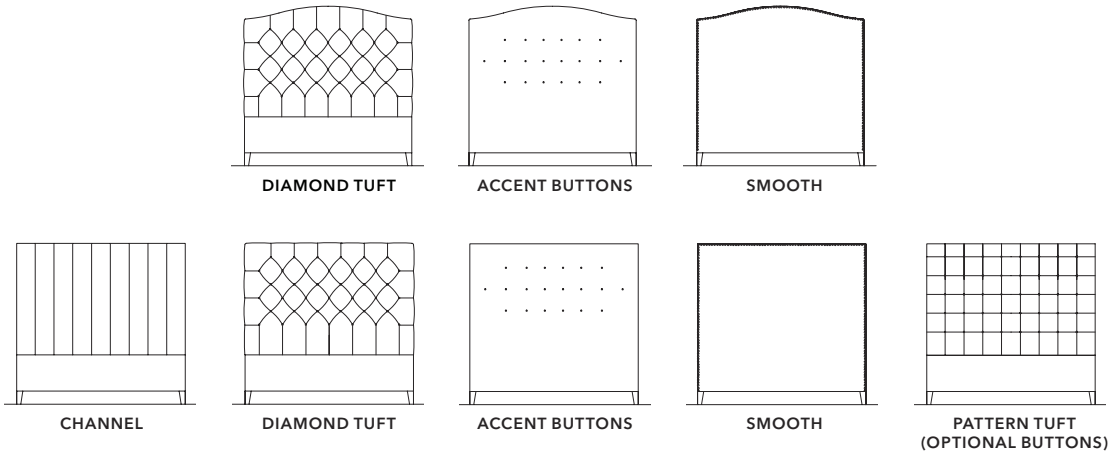

MULTIPLE OPTIONS

5 SIZES: TWIN (54\"/>

4 BASE OPTIONS: HEADBOARD ONLY (54\"/>