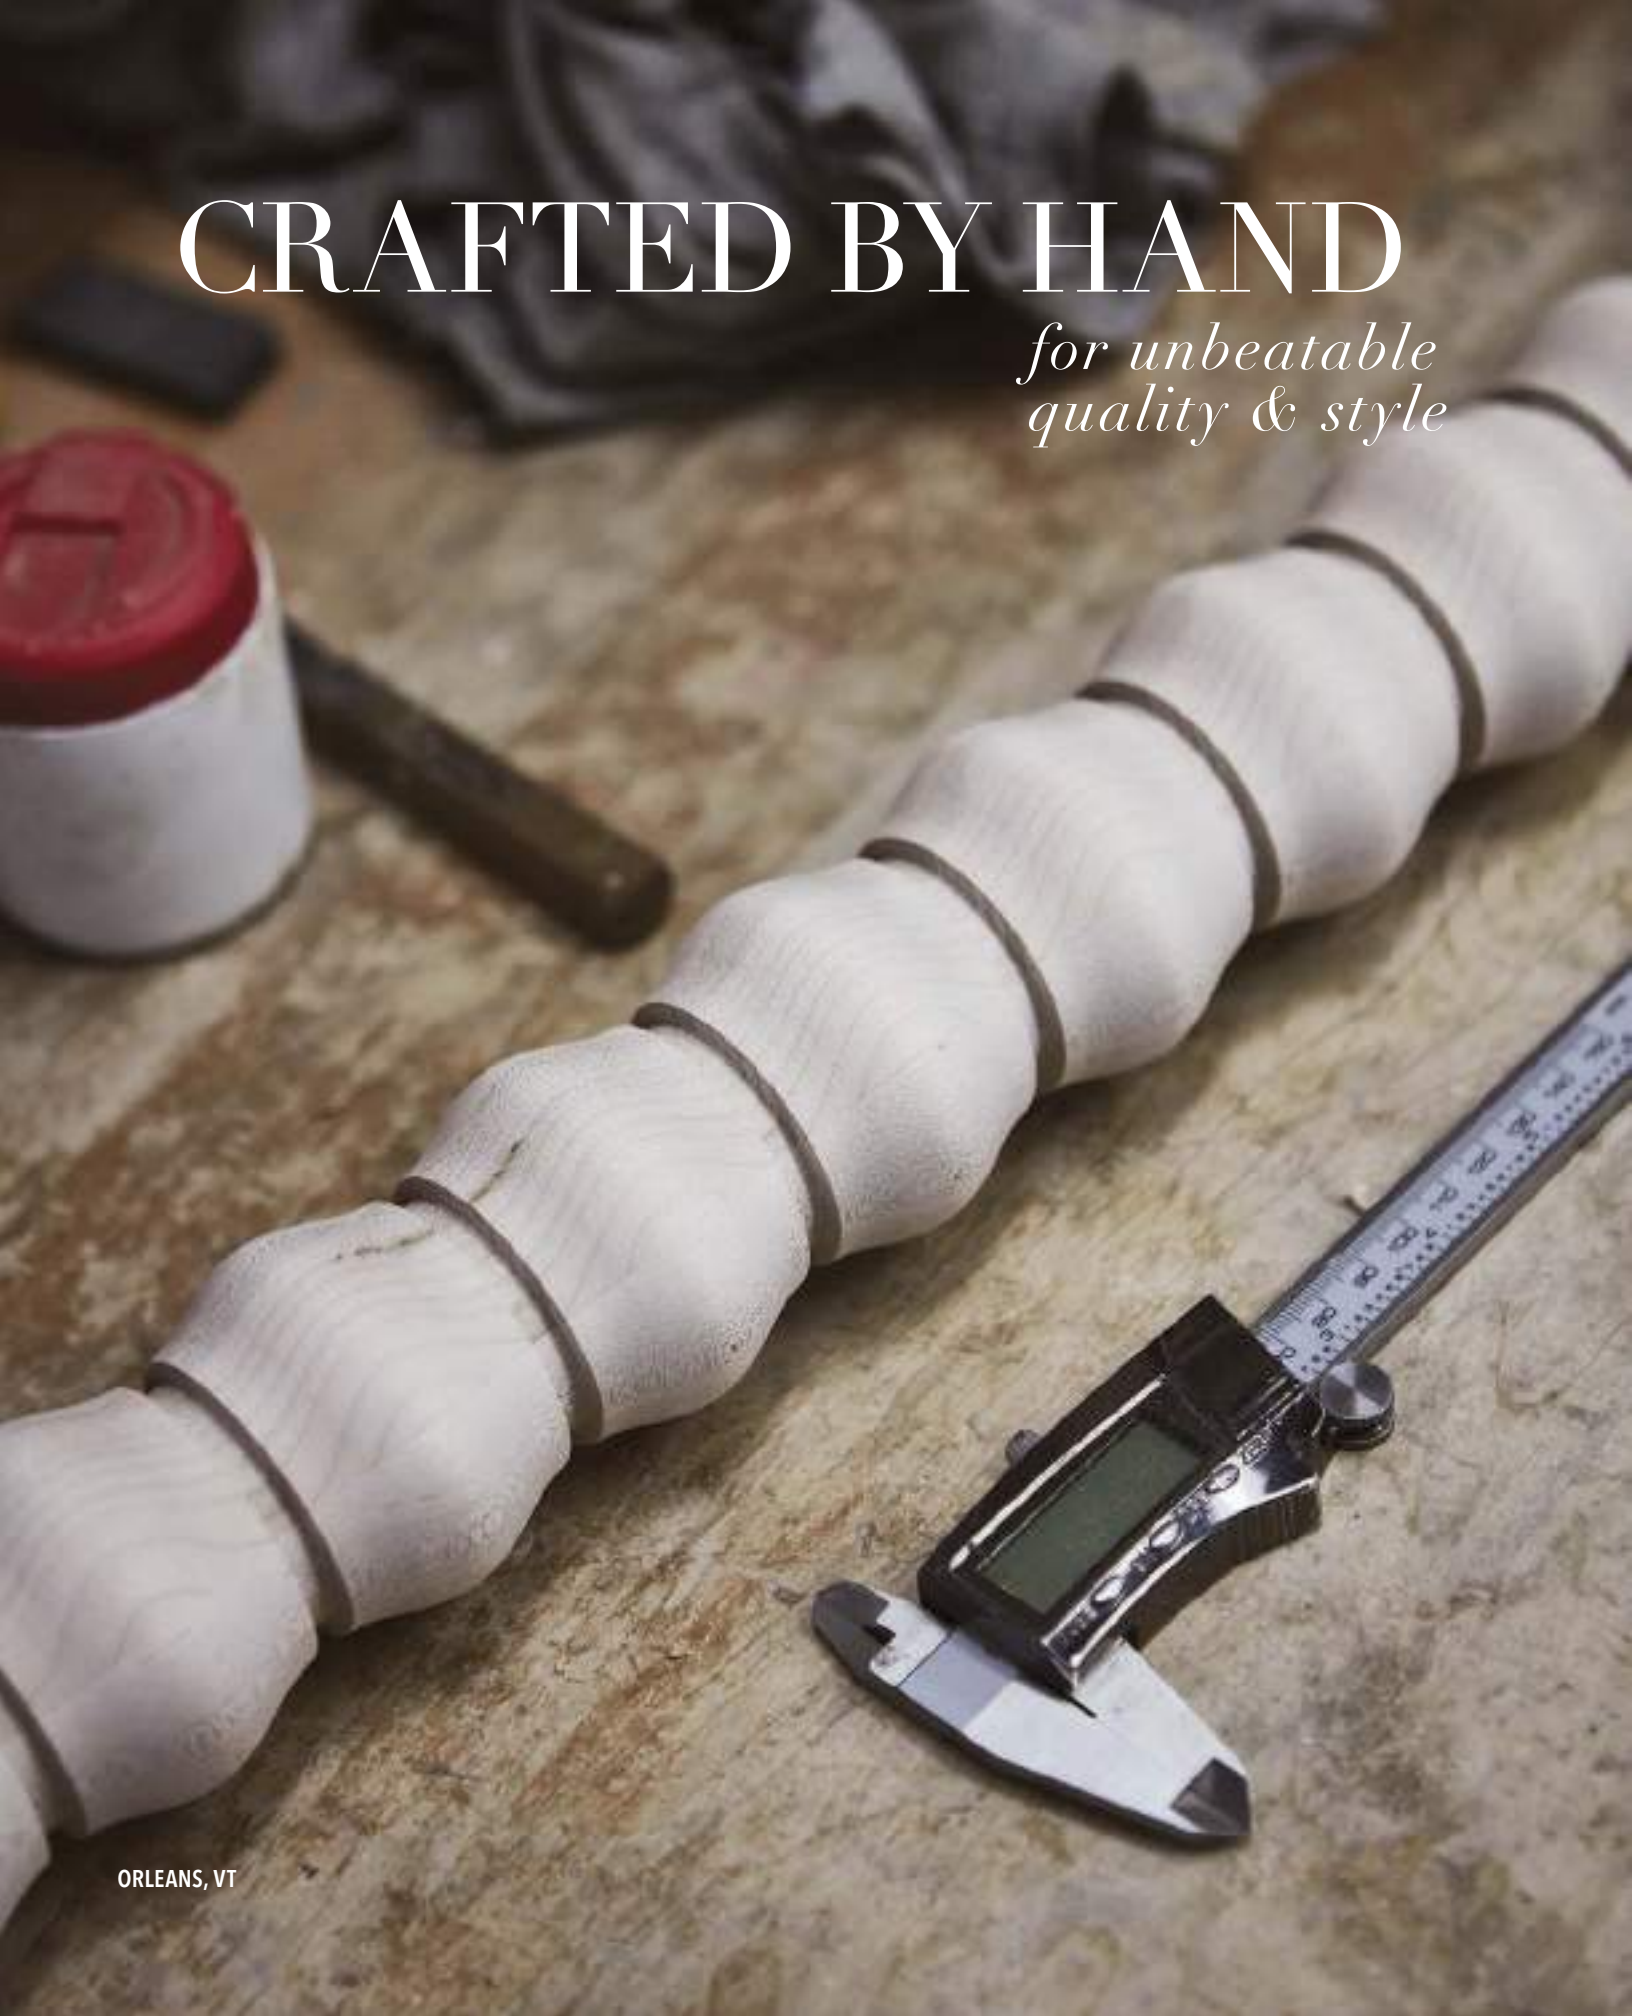

CRAFTED BY HAND

*for unbeatable
quality & style*

ORLEANS, VT

What has made the name “Ethan Allen” synonymous with words like “quality” and “craftsmanship”? The care and skill of our craftspeople, who mill, kiln-dry, and shape the wood that goes into our furniture.

Cutting, carving, steam-bending, sanding, joining, applying finishes and veneers with precision and care—these are just some of the techniques our craftspeople use to bring your custom furniture to life.

We’re proud to make about 75% of our products in our very own workshops, a heritage that has defined us for 90 years and counting.