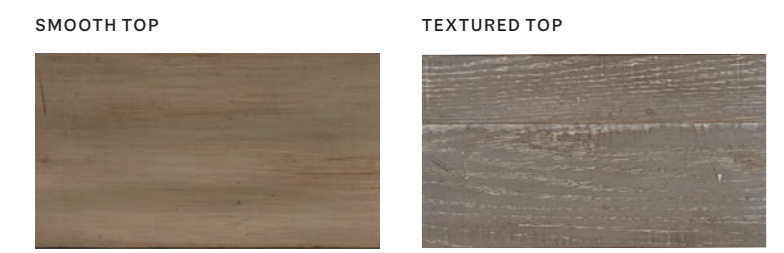

CUSTOM BUFFETS

OVER 1,000 POSSIBLE DESIGN COMBINATIONS WILL LEAVE YOU INFINITELY HAPPY.

2
TOP SURFACES

6
LEG OPTIONS

3
DRAWER DESIGNS

3
HARDWARE COLORS

2
SIZES:
37" AND 70"

5
DOOR STYLES