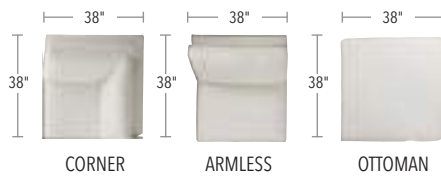

daydreamer modular sectional

TAILORED BY OUR CRAFTSPEOPLE

EASY-TO-REARRANGE SEATS, FULLY CUSTOMIZABLE WITH YOUR CHOICE OF PIECES AND HAND-TAILORED IN YOUR FAVORITE FABRIC.

EACH PIECE COMES WITH CONNECTORS.
SEAT AND OTTOMAN HEIGHT IS 19".
NOT AVAILABLE IN LEATHER.