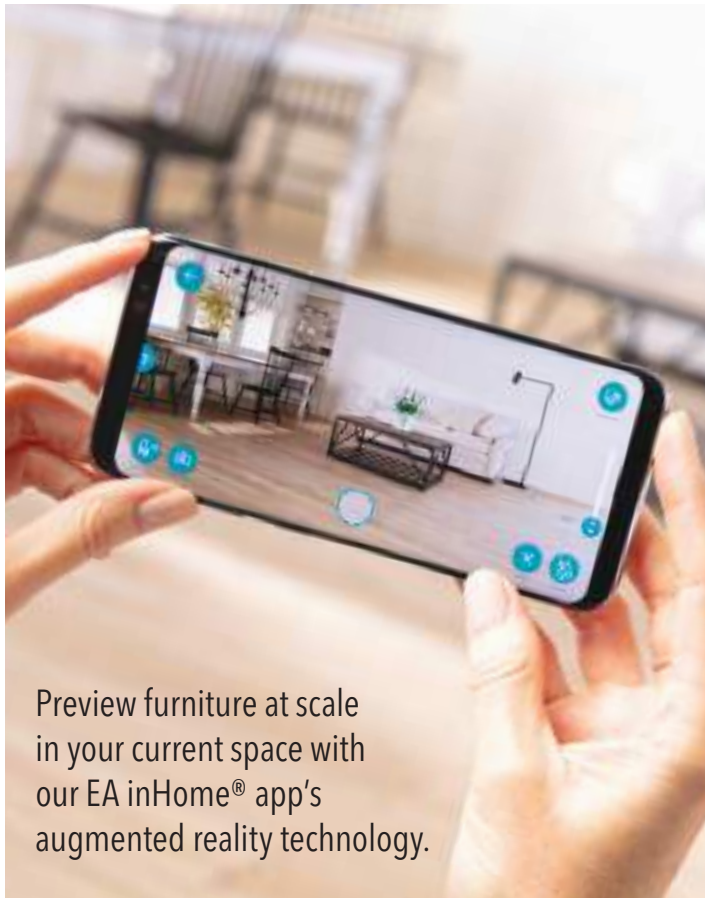

Preview furniture at scale in your current space with our EA inHome® app's augmented reality technology.