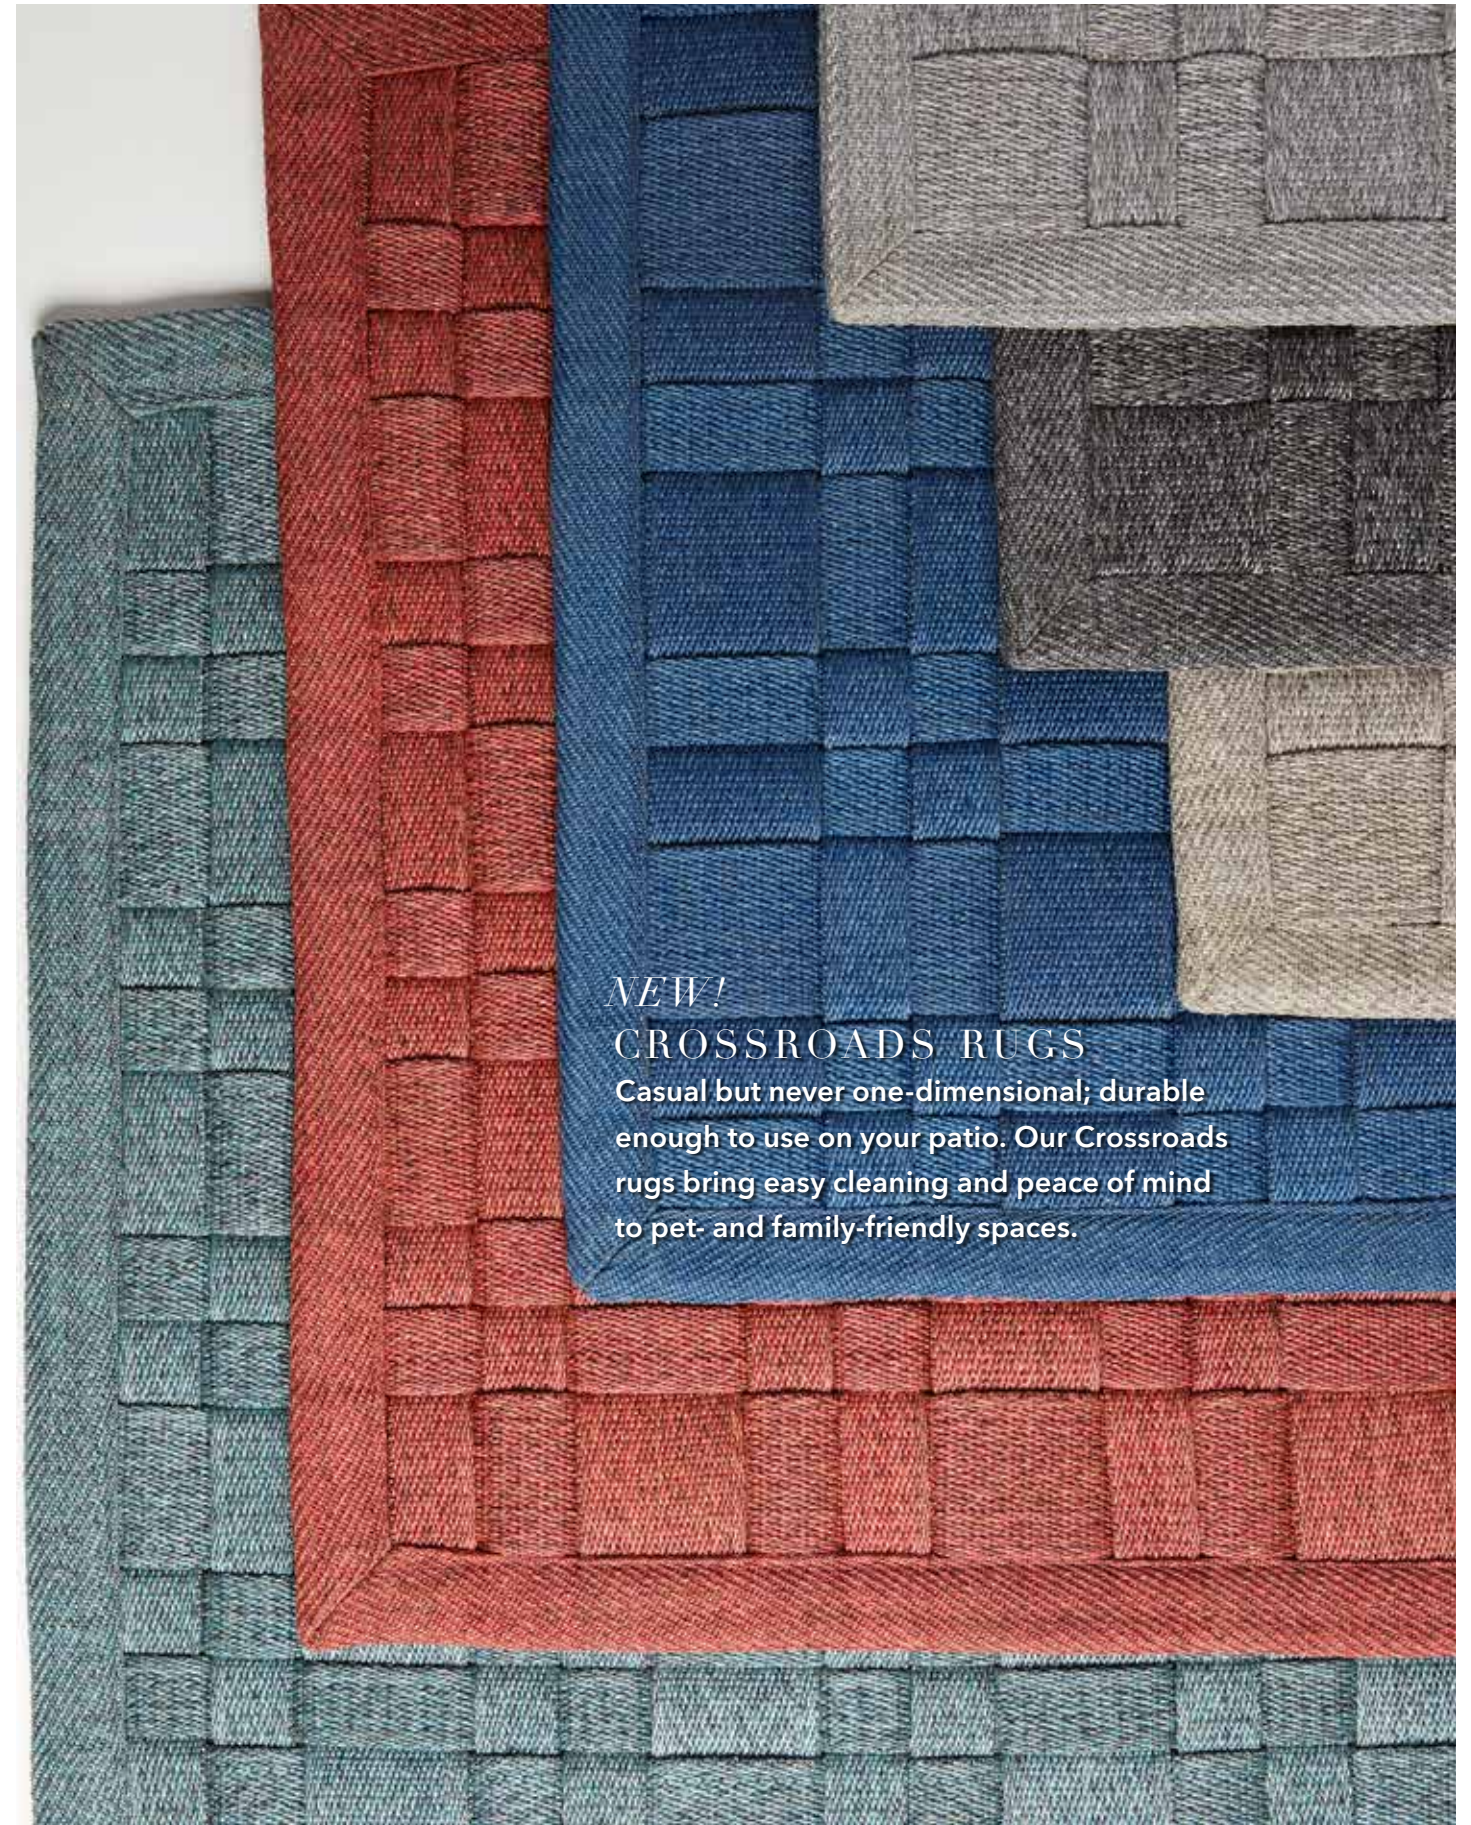

Custom DINING TABLE

Thanks to a world of top, edge, leg, and finish choices, our custom dining tables dish up a whole menu of moods. Crafted from oak, with Parsons legs and a Cirrus White finish, it conveys a modern farmhouse feel.

NEW!

CROSSROADS RUGS

Casual but never one-dimensional; durable enough to use on your patio. Our Crossroads rugs bring easy cleaning and peace of mind to pet- and family-friendly spaces.