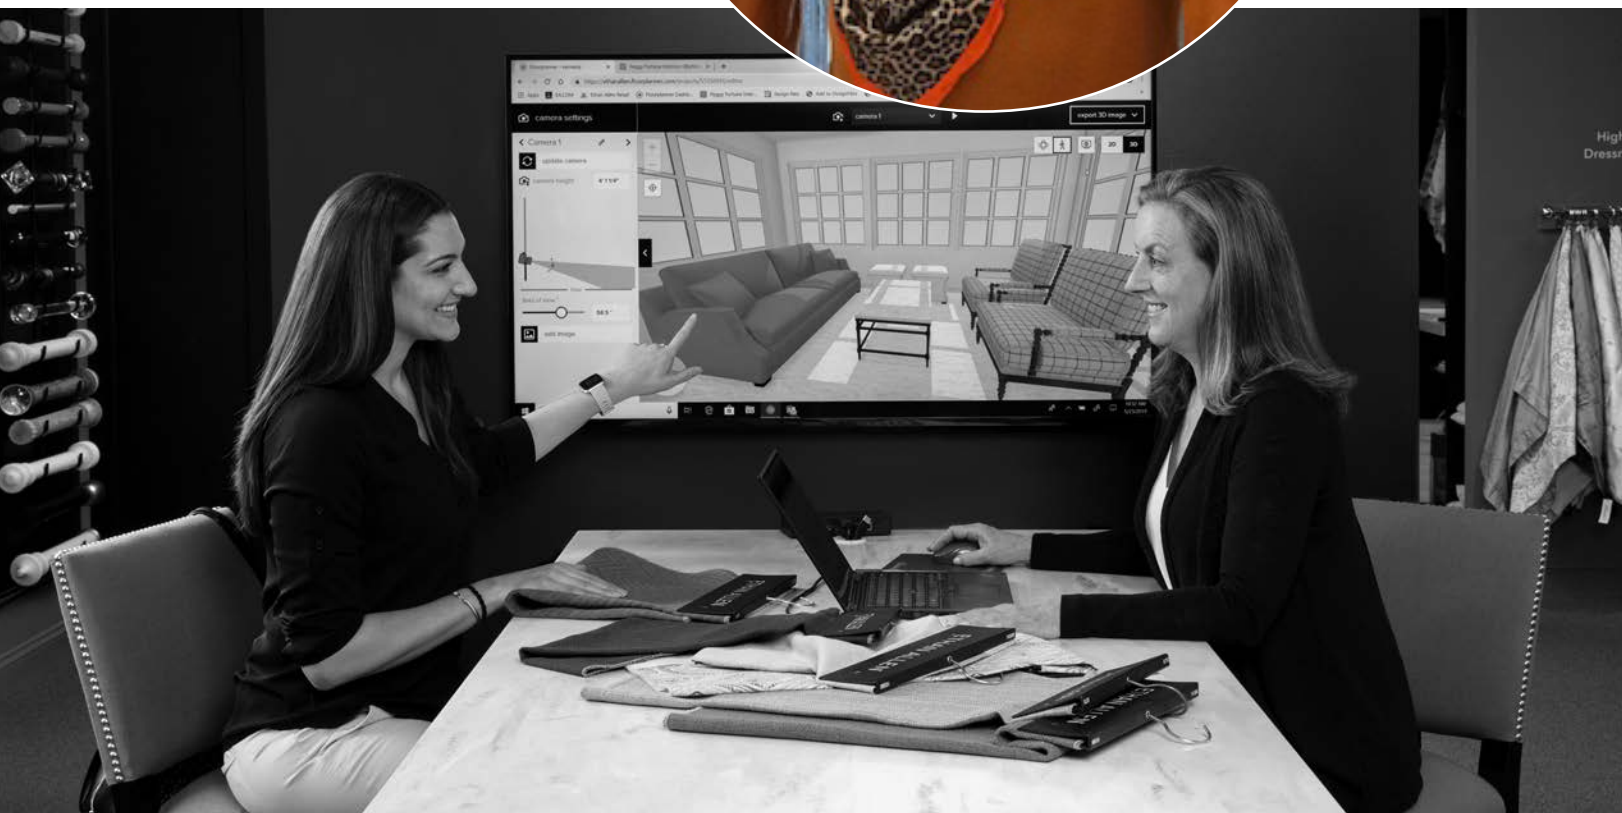

COMPLIMENTARY DESIGN SERVICE

Every person who comes into an Ethan Allen Design Center is unique; so is every project that our interior designers take on. Their goal is always the same: to create a one-of-a-kind home personalized just for you.

They can create furniture arrangements suited to your home's unique features: they've never met an off-center fireplace, built-in bookcase, or wall of windows that they can't design around. They can also help you choose furniture, fabrics, finishes, and accents that fit with your existing pieces and mementos.

Do you see a picture in this magazine that sparks happiness? Your designer can help you re-create it. Have you already made a Pinterest board and started a collection on Instagram? They'll draw inspiration from what inspires you. Looking for a beautiful living room that can still withstand both chocolatey fingerprints and muddy paws? They'll show you fabrics and leathers that are both fashionable and friendly to kids and pets.

Even if you're not even sure where to start, don't worry: Your designer is here to guide you. Schedule a complimentary interior design consultation in the Design Center, at your home, or via virtual appointment at ethanallen.com/locations.