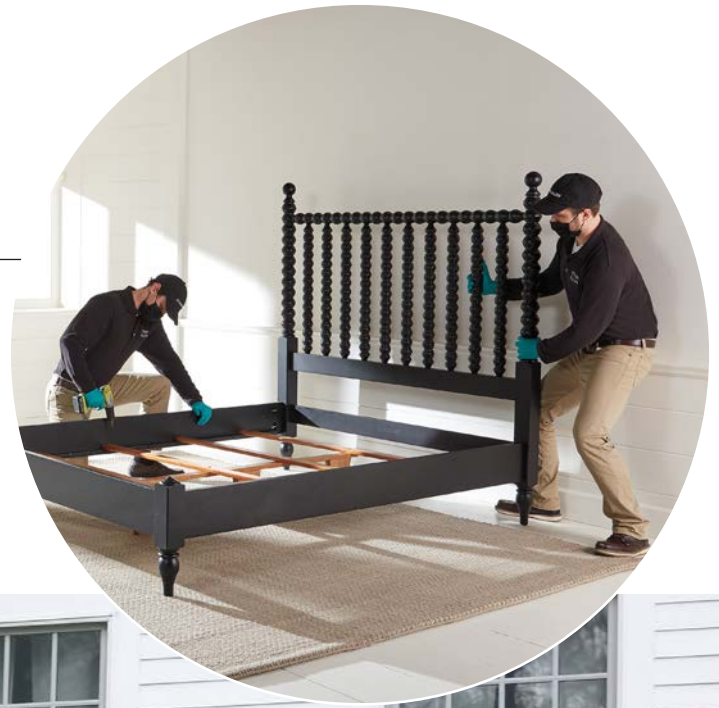

DELIVERY

the essence of white-glove service

You'll never meet a more courteous and conscientious team than the delivery professionals who bring home your Ethan Allen furniture. They assemble your furniture if needed, place it exactly where you want it to go, and ensure that both setup and cleanup are spotless.

*Offer ends October 31, 2021. Discounts are taken off our regular prices. Prior reductions may have been taken. Excludes clearance items, select new product introductions, wallcoverings, and adjustable bed bases. Offer cannot be applied to prior purchases, pending deliveries, sales tax, shipping and delivery charges, gift cards, furniture replacement parts, or furniture protection plans and cannot be combined with any other savings offers, sales, discounts, coupons, or promotions except applicable financing offers. Ask a designer or visit ethanallen.com for details.

All information is current as of October 1, 2021, and is subject to change without notice. We are not responsible for typographical errors. Please visit a Design Center or ethanallen.com for sale details and current information. Prices and services are optional for each retailer. All items may not be displayed at every Design Center. Final products may vary from display. Certain names and marks are proprietary and owned by Ethan Allen Global, Inc. ©2021 Ethan Allen Global, Inc. Danbury, CT. All rights reserved. Printed in USA (A).