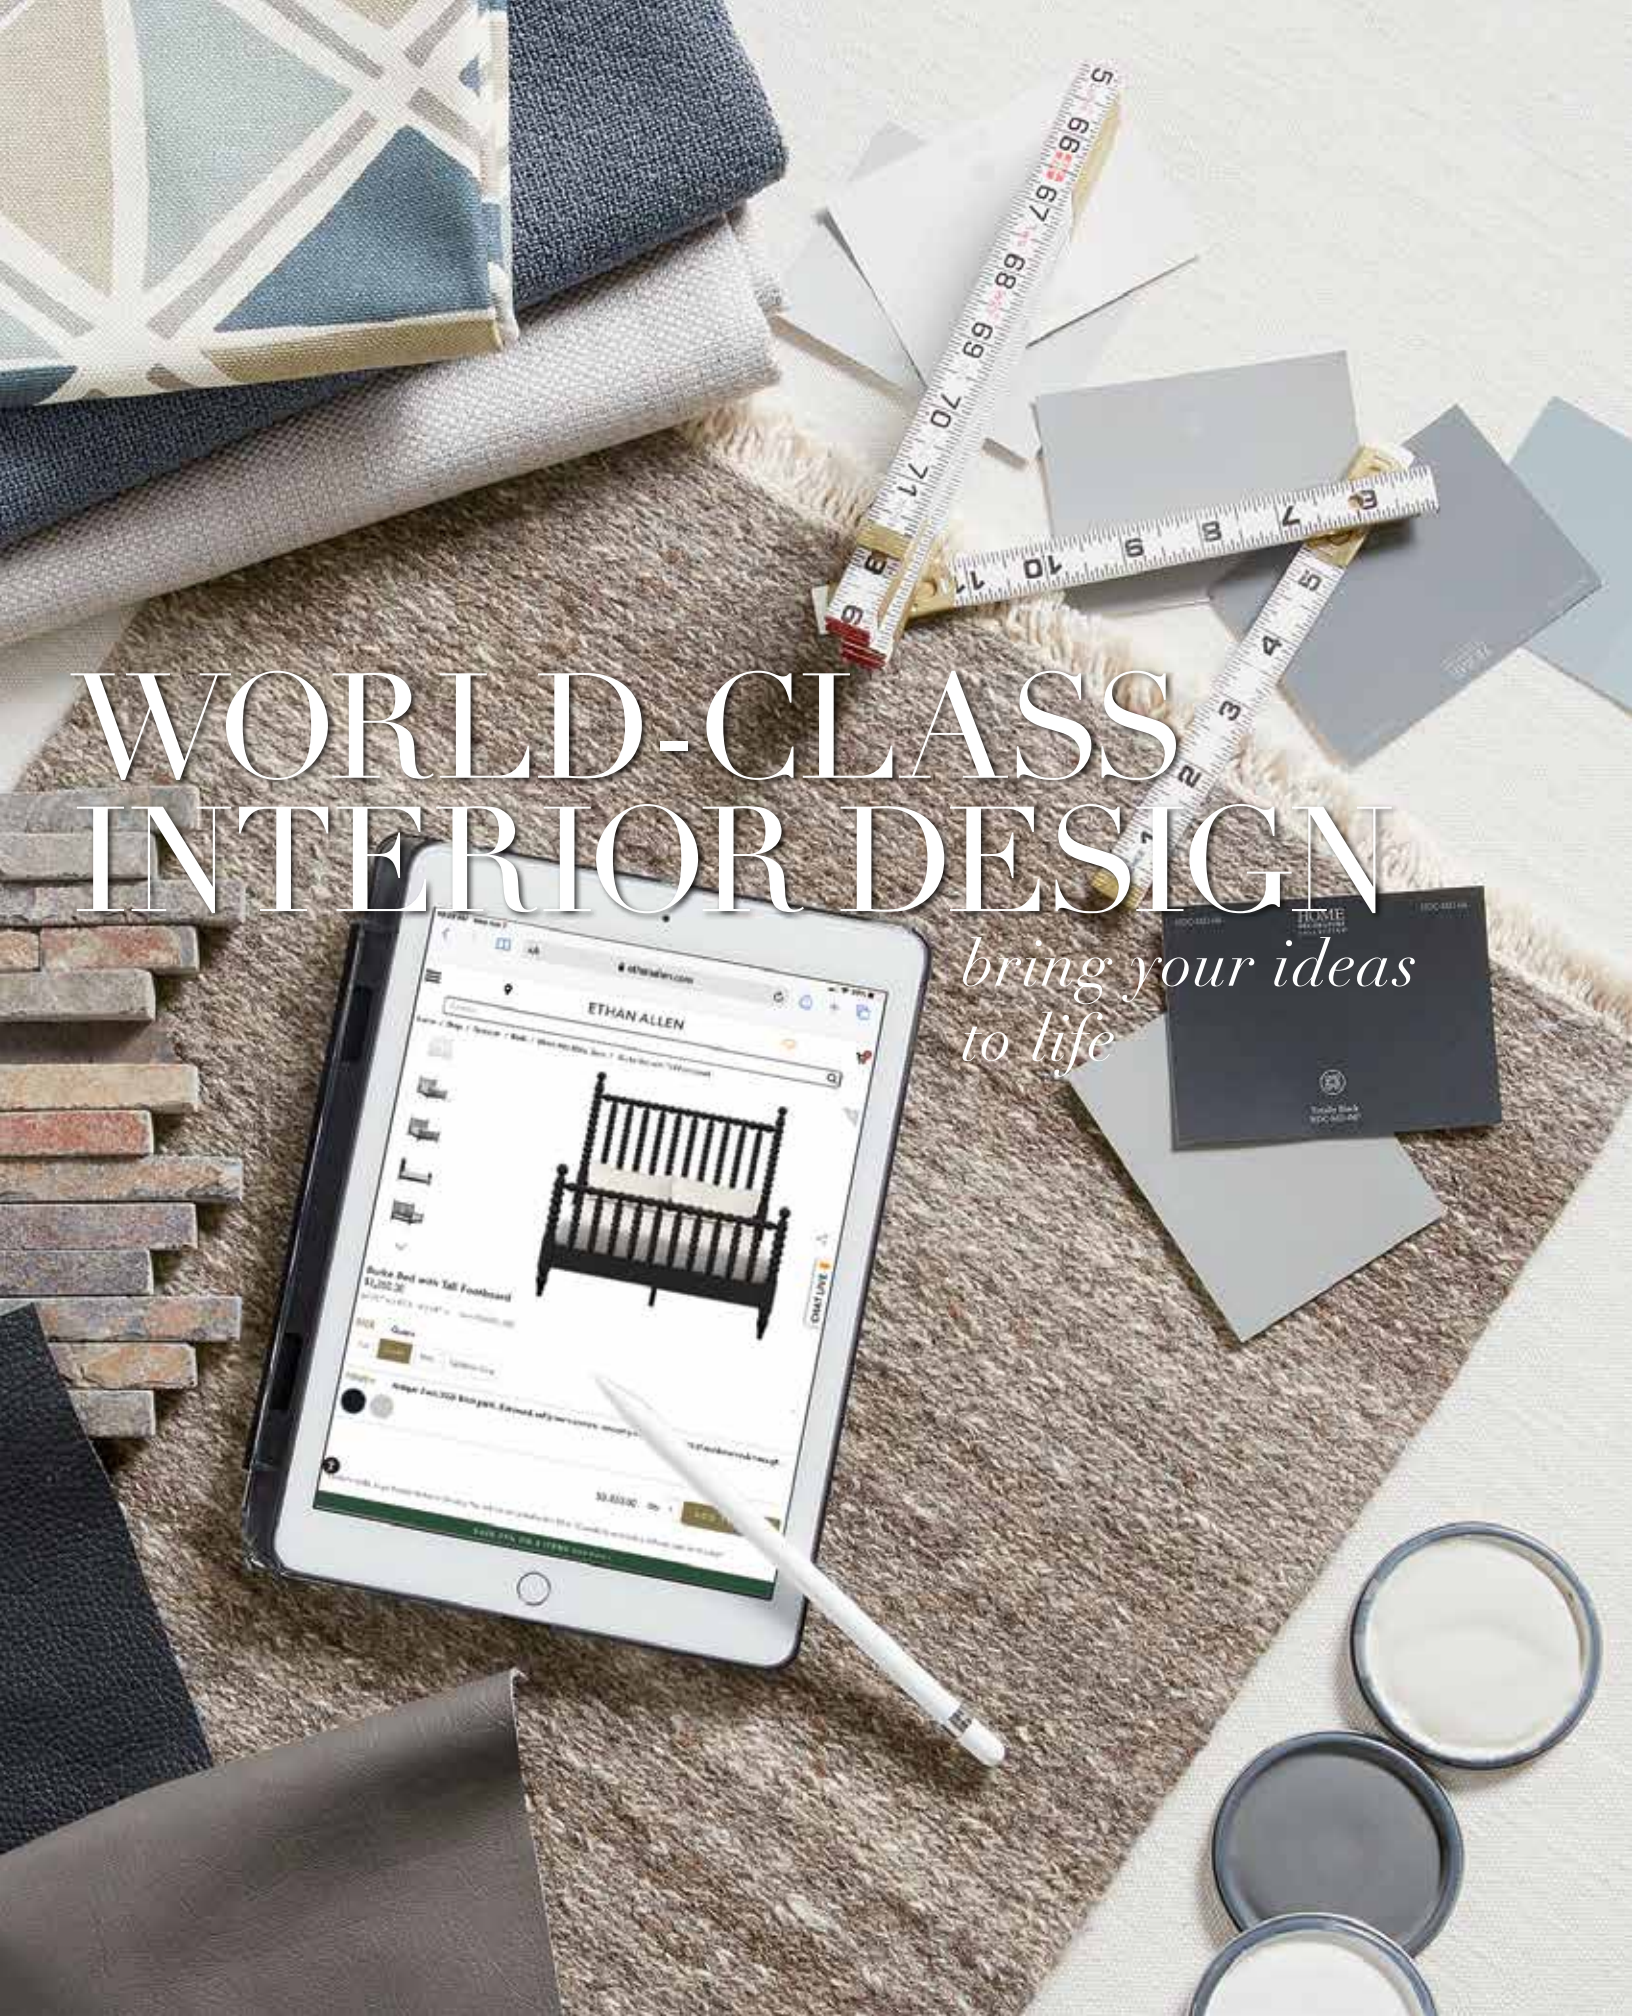

SAVE
UP TO 20%
IN DESIGN CENTERS & ONLINE*

PLUS
ENJOY
A GIFT OF \$200

TOWARD A PURCHASE OF
\$2,000 OR MORE WHEN YOU VISIT
OUR DESIGN CENTER**

SEE BACK FOR DETAILS

robyn bed

LAYERED WITH COZY TEXTURES

A FAMILIAR SLEIGH BED PROFILE, MADE BY OUR CRAFTSPEOPLE AND PAINTED CIRRUS WHITE, CREATES A CANVAS FOR AHH-INSPIRING LAYERS IN COTTON, LINEN, AND BOUCLÉ.