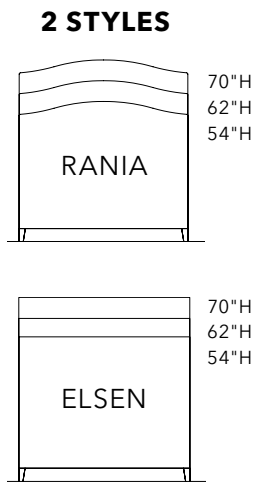

custom headboards

HAND-TAILORED JUST THE WAY YOU WANT

START WITH THE TIMELESS, CURVED-TOP RANIA OR THE MODERN, CLEAN-ANGLED ELSEN. THEN, CUSTOMIZE YOURS IN FABRIC LIKE RICH VELVET OR NEUTRAL LINEN, AND ADD DETAILS LIKE TUFTING AND MORE.