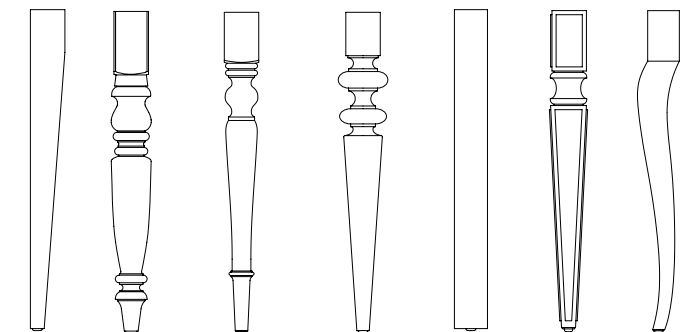

CHOOSE YOUR TOP & EDGE STYLES

SMOOTH TOP

TEXTURED TOP

SHAPED EDGE (available with Smooth Top only)

FLAT/EASED EDGE

CHOOSE YOUR LEG STYLE

KASEN MILLER CRANBROOK GUILFORD PARSONS AVERY CHAMPLAIN