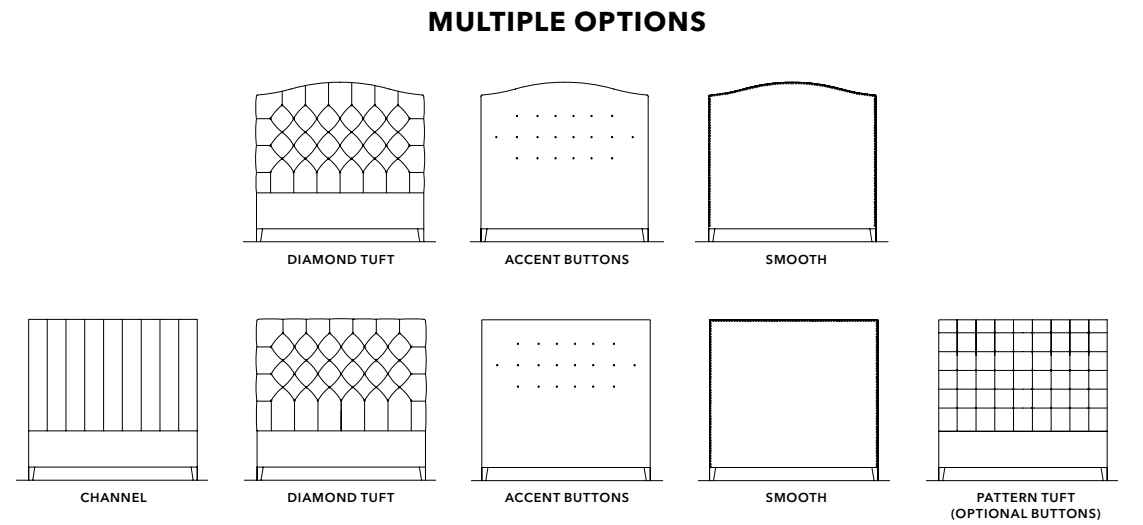

custom headboards

HAND-TAILORED JUST THE WAY YOU WANT

START WITH THE TIMELESS, CURVED-TOP RANIA OR THE MODERN, CLEAN-ANGLED ELSEN. THEN, CUSTOMIZE YOURS IN FABRIC LIKE RICH VELVET OR NEUTRAL LINEN, AND ADD DETAILS LIKE TUFTING AND MORE.