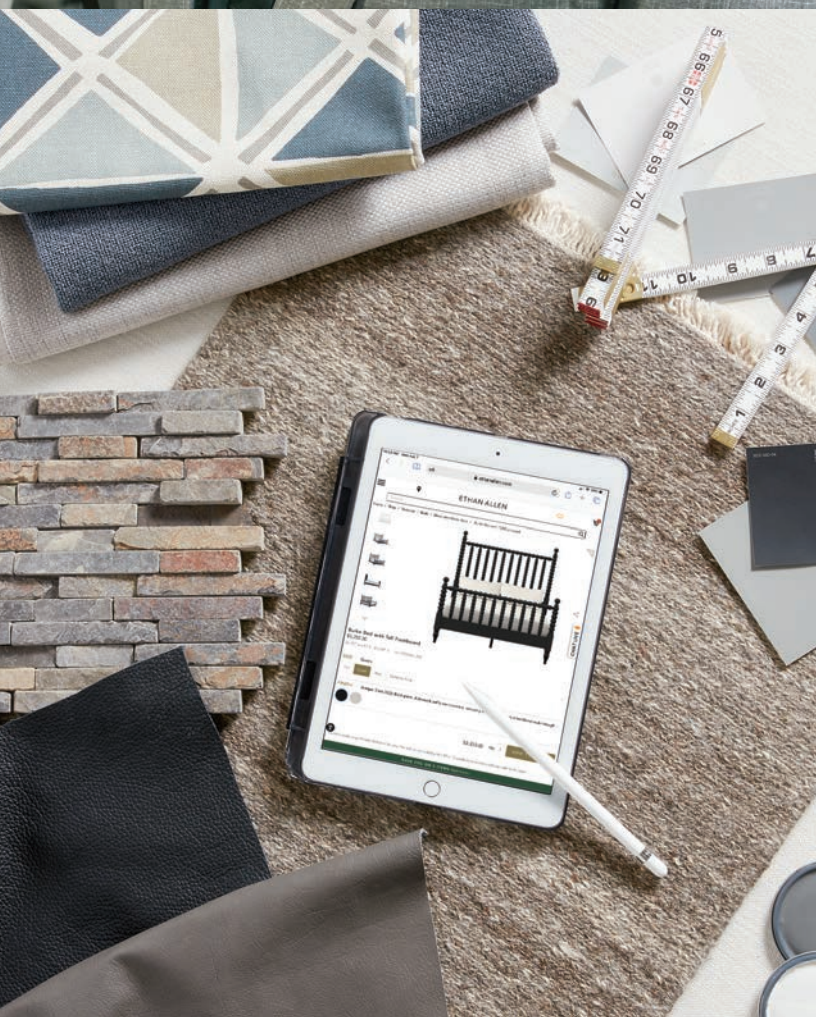

DESIGN & DELIVERY

THAT PAIRS TECHNOLOGY WITH PERSONAL SERVICE

At the heart of Ethan Allen's custom design house, you'll find our talented team of **world-class interior designers**.

They work with you in the place that inspires you, whether that's in our Design Center, where you can explore with your senses, or in your home, where you can convey who you are and where you're going.

If you're designing a vacation house far away or prefer to work remotely, they can collaborate via Live Chat, email, videoconference, and more. Using our 3D Room Planner, they'll show you exactly how your space will come to life, all at no cost to you.

On the day that your custom-crafted furniture arrives, you'll meet our **Premier In-Home Delivery specialists**. They will bring in your furniture, assemble it if needed, place it exactly where you want to go, and leave your home spotless. They're the very faces of courtesy, professionalism, and happiness brought home.