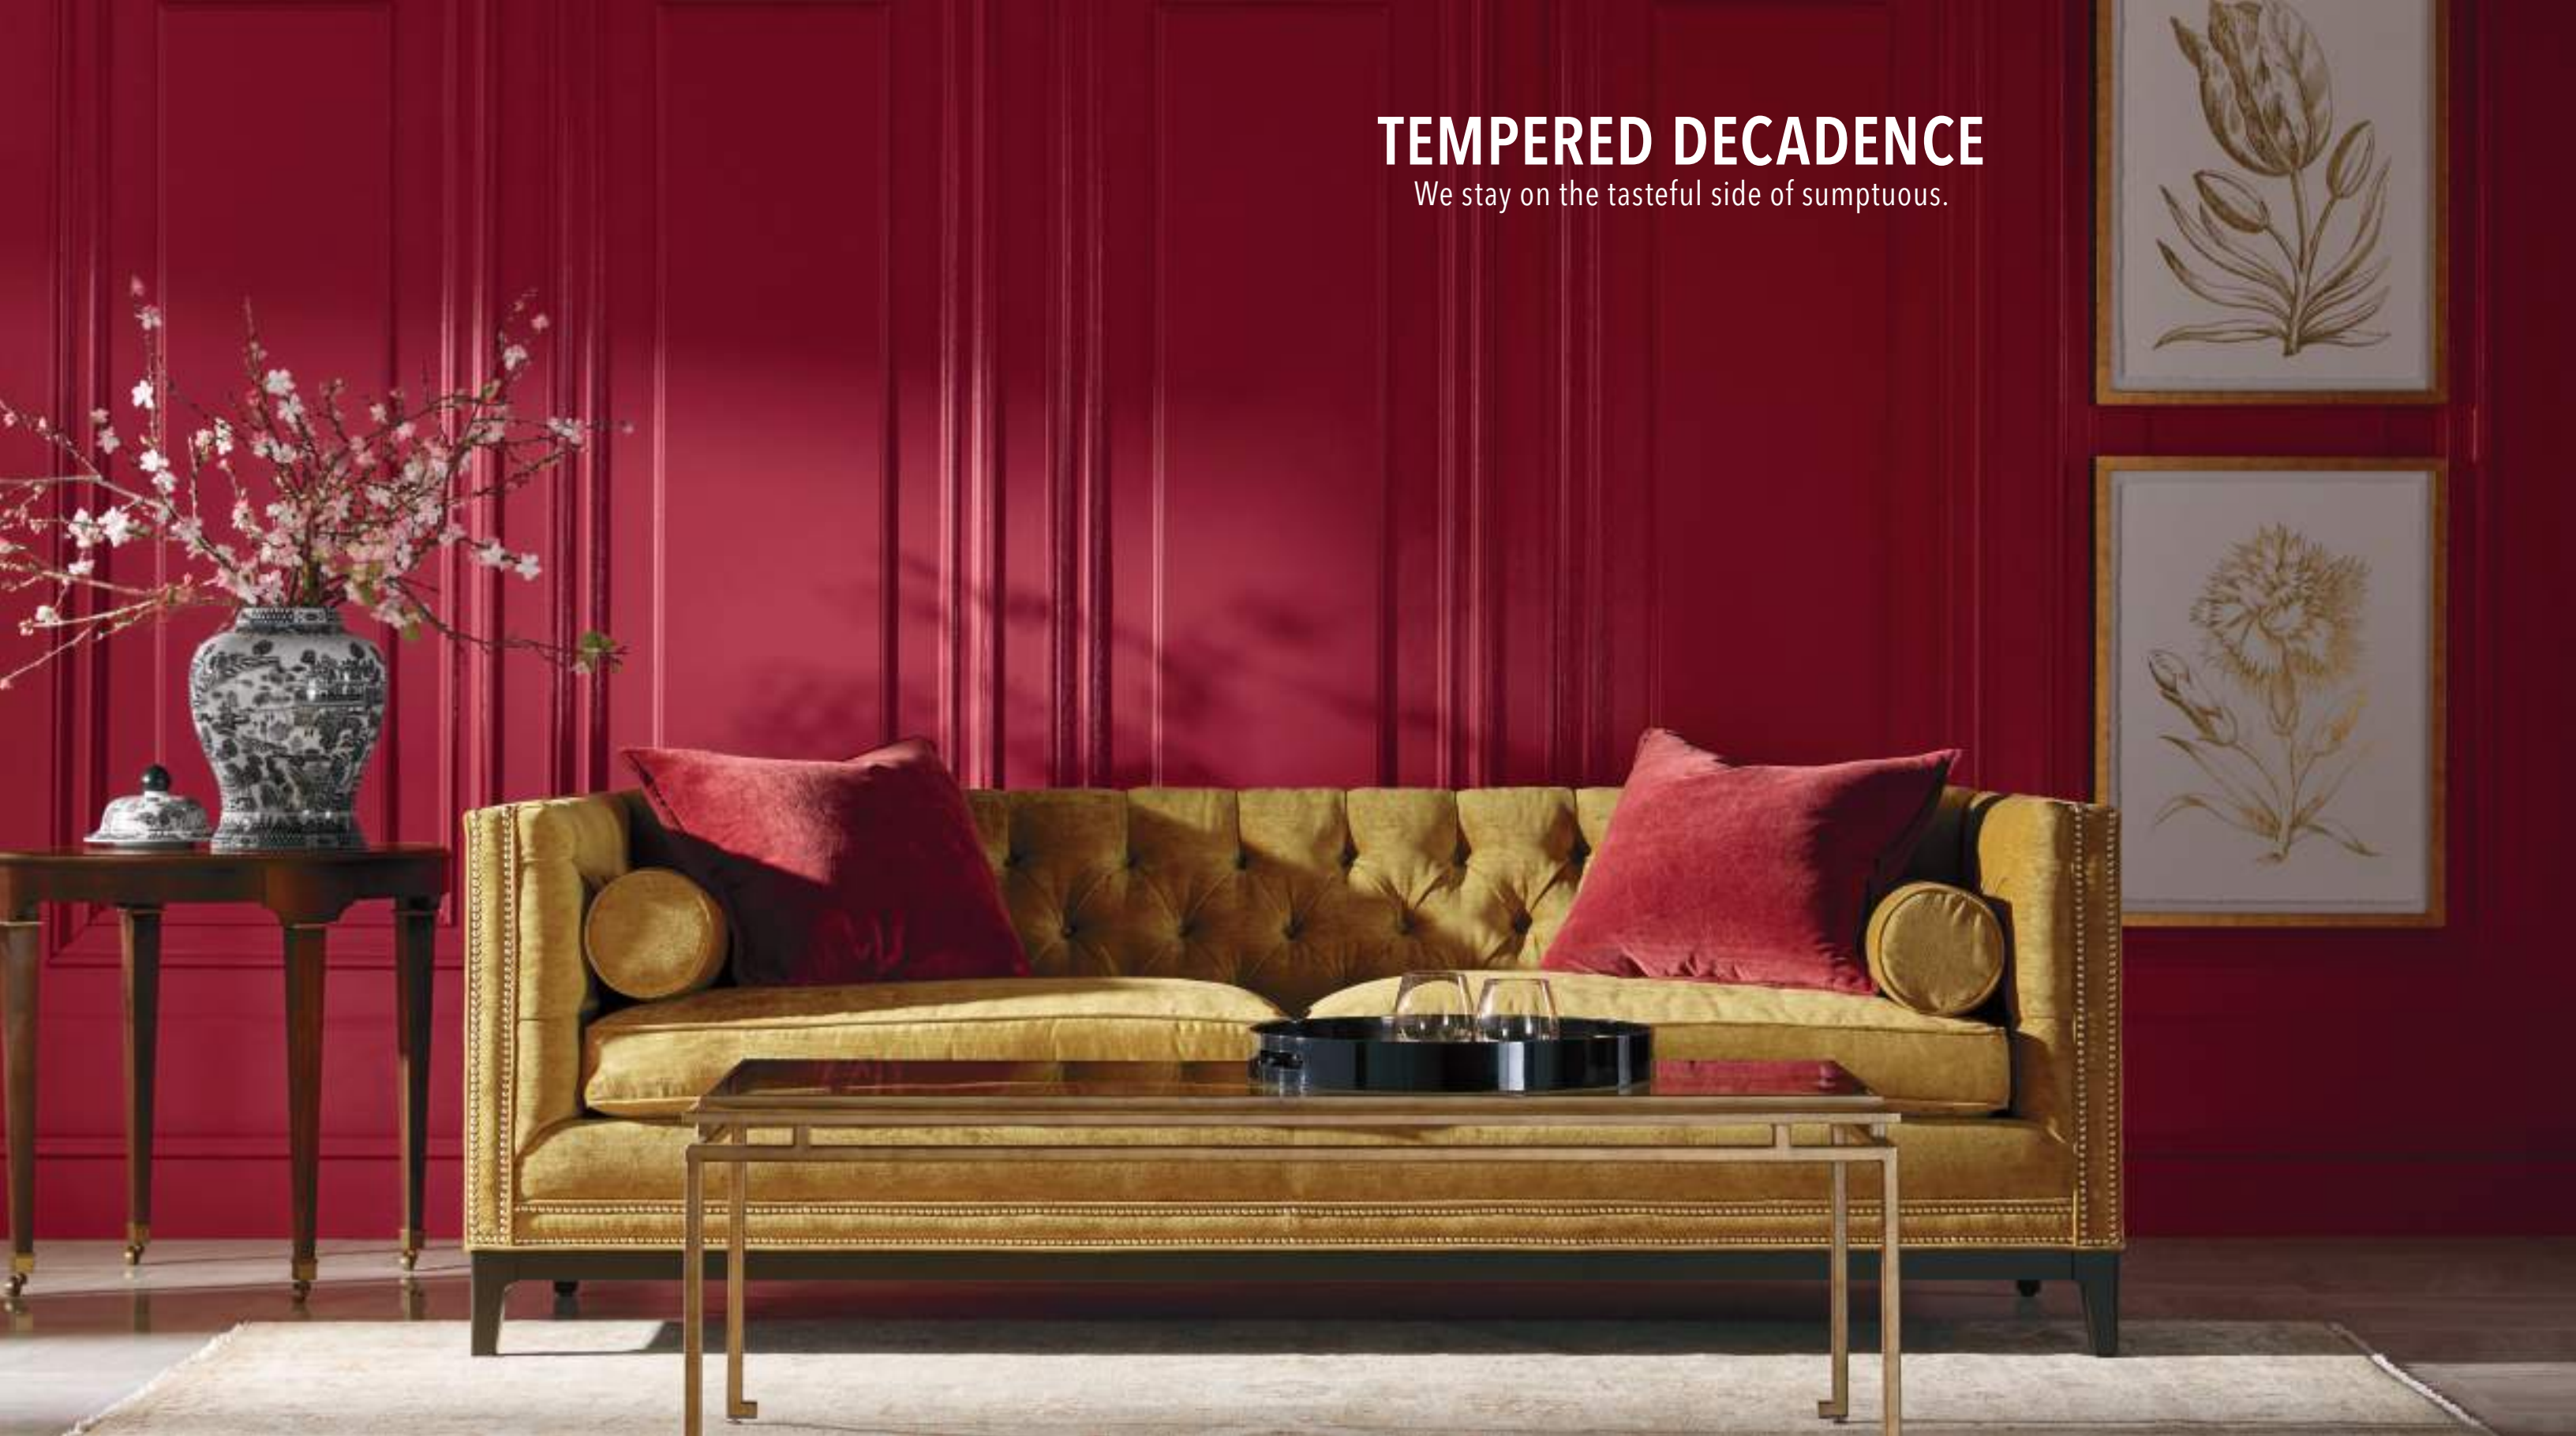

TEMPERED DECADENCE

We stay on the tasteful side of sumptuous.

PRICING DETAILS: 91" Anderson Sofa 203333 starting at Reg. $2700 **Member $2160** as shown Reg. $3950 **Member $3160**. Custom pillows available in Design Centers. Beacon Rectangular Coffee Table 128600 Reg. $1130 **Member $904**. Elmont End Table 358544 Reg. $1440 **Member $1152**. Gold Foil Floral I/II Artwork 073759A/B Reg. $450 ea. **Member $360 ea.** Eisa Swirl Tray 432043 Reg. $160 **Member $128**. Large Ginger Jar, black 432372 Reg. $590 **Member $472**. Oushak Rug, light gold/ivory 041518 Reg. $3380-$11880 **Member $2704-$9504**.