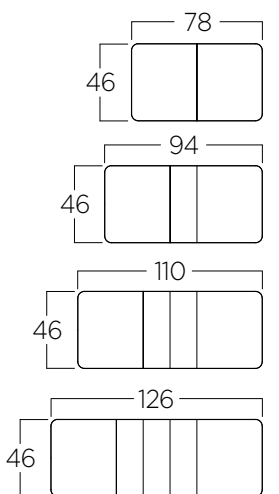

Also available without highlighted border

Height 30" Leaves 16"

*Classics*

**Haverford Dining Table (Mahogany Veneer)**  
4634-3LVS

Also available without highlighted border

Height 30" Leaves 16"

*Classics*