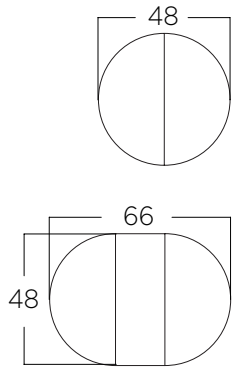

Height 30" Leaf 18"

Finger Lakes