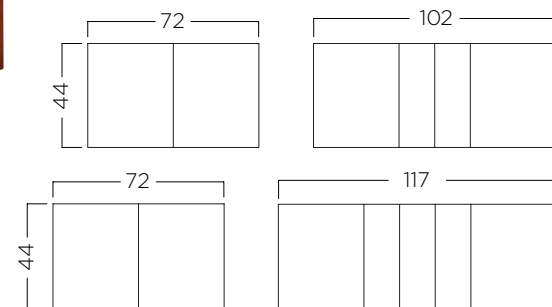

**Highlands Trestle Table**

89/91-598-2LVS

Height 30" Leaves 18"

**Harvey Ellis Dining Table**

89/91-1797

Height 30" Leaves 15"

**Highlands Round Dining Table**

89/91-594