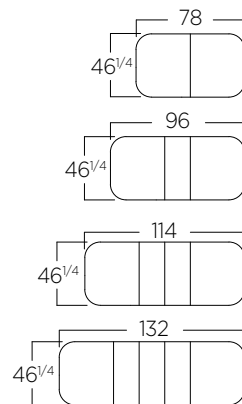

**Staffordshire Dining Table**  
JW-9896-2LVS

Height 30"

John Widdicomb

**Center Table**  
JW-5993

Height 30" Leaves 16"

Nichols & Stone

**Walden Drop Leaf Extension Table**  
NS-1483-4LVS

Height 30 1/2" Leaves 18"