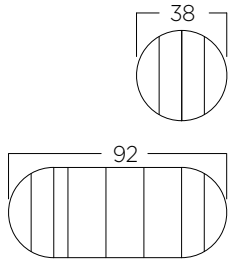

Height 30" Leaves 16"

Nichols & Stone

Walden Drop Leaf Extension Table
NS-1483-4LVS