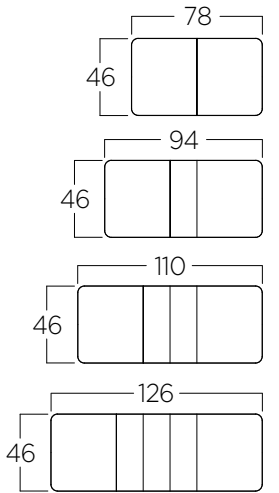

Height 30" Leaves 16"

Classics