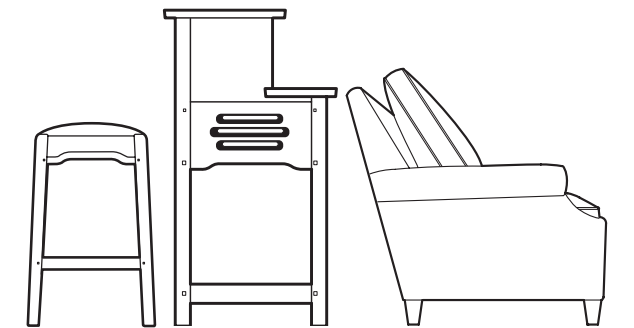

78" Pasadena Gathering Island

AN-7340-299 H36 W78 D20¾ Also available in 90" width

Designed for sofa back at 27.5"

Modern