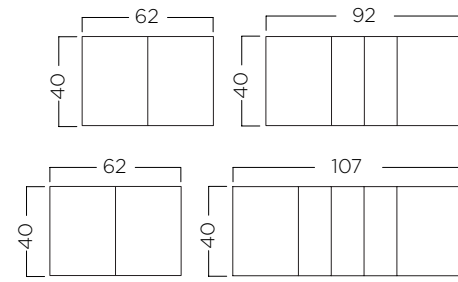

Height 30" Leaves 15"

Mission

**Highlands Pedestal Dining Table**

89/91-596-4LVS

Height 30" Leaves 12"

**Harvey Ellis Dining Table**

89/91-1796

Height 30" Leaves 15"