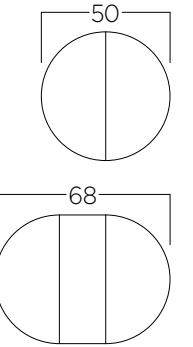

Height 30" Leaf 18"

Nichols & Stone

**Antiguan Pedestal Table**

NS-1980-1LVS

Height 30" Leaves 18"

**Westcott Tavern Table**

NS-1752-2LVS

Height 30"