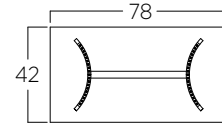

**Flip Top Harvest Table**

89-1735

Height 30" Leaves 20"

**Grande Trestle Table**

89-1830-2LVS

Mission

Height 30" Leaves 18"

**Park Slope Dining Table**