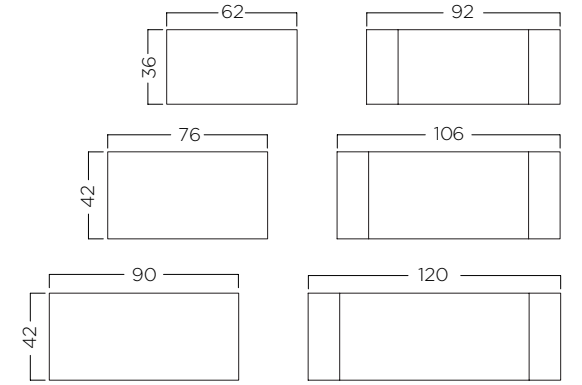

Height 30" Leaves 15"

Mission

Height 30" Leaves 21"

**Mission Drawtop Dining Table**

89/91-789-2LVS

Mission

Height 30" Leaves 15"

**Keyhole Trestle Table**