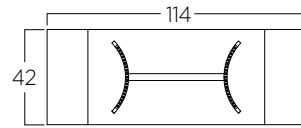

**Flip Top Harvest Table**

89-1735

Height 30" Leaves 20"

**Grande Trestle Table**

89-1830-2LVS

Mission

Height 30" Leaves 18"

**Park Slope Dining Table**