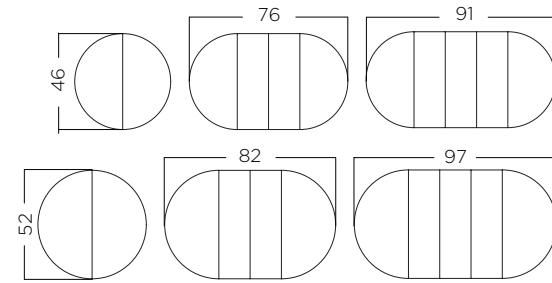

**Broadway Dining Table**  
7680

Height 30"

Modern

Modern

**Midtown Dining Table**  
8810-2LVS-ASH

Height 30" Leaves 18"

Modern

**Split Base Pedestal Table**  
7685