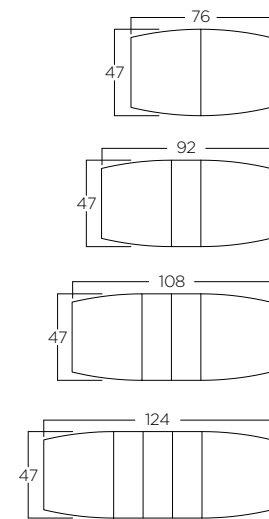

Height 30" Leaves 15"

Modern

**Midtown Round Extension Table**  
8811-1LVS-ASH

Height 30" Leaf 12"

Modern

**Boat Shaped Dining Table**  
7749-2LVS

Height 30" Leaves 16"

**Midtown Extension Dining Table**  
8814-1LVS-ASH