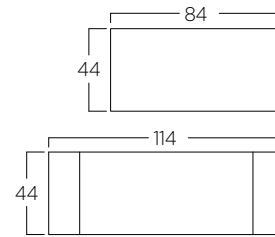

**Exeter Round Dining Table**  
53401

Also available in 54" and 60" diameter.  
Groove or Plain Top

Height 30" Leaf 18"

Finger Lakes

**Modern Loft Rustic Dining Table**  
SS-104-3003

Height 30" Leaves 15"

Finger Lakes