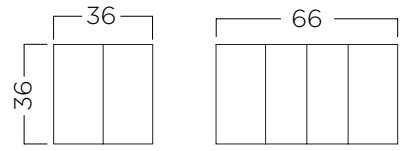

Height 30" Leaves 15"

89/91-584-2LVS