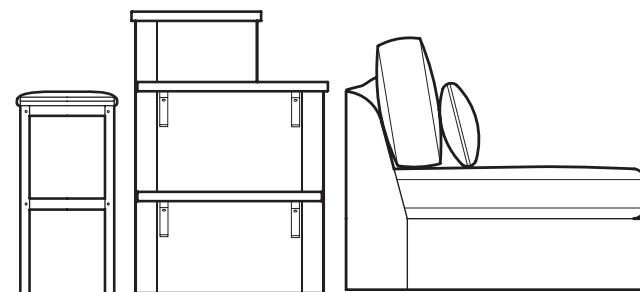

Designed for sofa back at 27.5"

Pasadena Bungalow

**78" Pasadena Gathering Island**

AN-7340-299 H36 W78 D20¾ Also available in 90" width

Designed for sofa back at 27.5"

Modern

**78" Gathering Island - Stone or Wood Top**