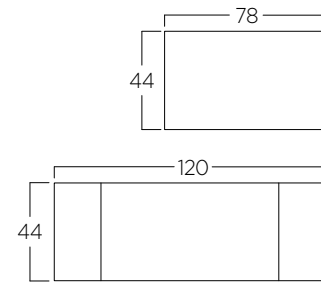

Height 30" Leaves 21"

Studio by Stickley

Shackleford Trestle Table

SS-100-3001