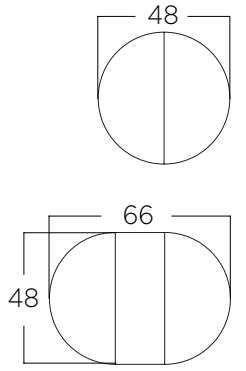

**Exeter Round Dining Table**  
53401

Also available in 54" and 60" diameter.  
Groove or Plain Top

Height 30" Leaf 18"

Finger Lakes

**Modern Loft Rustic Dining Table**  
SS-104-3003

Height 30" Leaves 15"

Finger Lakes