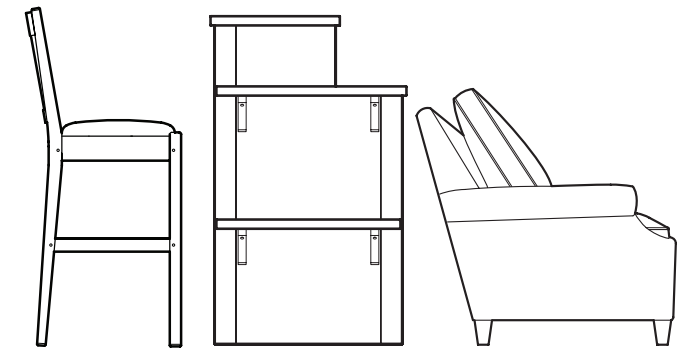

NS-50751-833 H35½ W65½ D16

Carlisle TV/Hall Console

NS-50752-833 H35¼ W62½ D15¼

Mission

While some furniture takes up space, Stickley Exclusive Gathering Islands™ create it. And shared experiences just come with the territory. Fitting like a glove behind a variety of sofas, they provide plenty of space for personal treasures, a wide range of seating options, hand-crafted construction, and a built-in power strip!