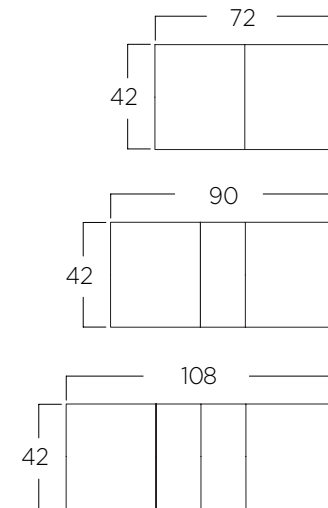

Height 30" Leaves 18"