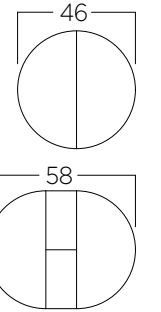

Nichols & Stone

Height 30" Leaves 16"

Nichols & Stone

**Wellfleet Rectangular Table**  
NS-1690-2LVS

38" Dia — Height 30" Leaf 12"  
44" Dia — Height 30" Leaf 16"

Nichols & Stone

**Stockbridge Pedestal Table**  
NS-1641