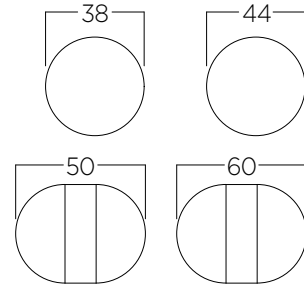

38" Dia — Height 30" Leaf 12"
44" Dia — Height 30" Leaf 16"

Nichols & Stone