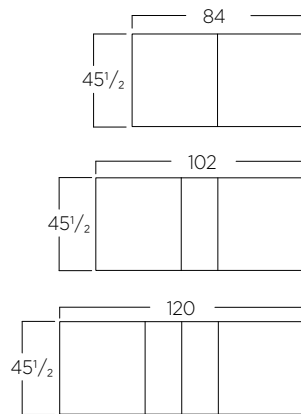

Height 30" Leaves 18"

Finger Lakes