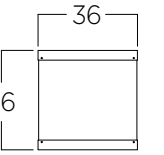

Height 30"

AN-7331-299

Pasadena Bungalow