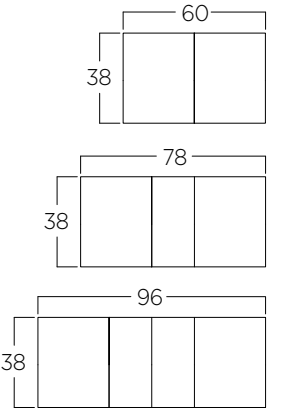

Height 30" Leaves 16"

Nichols & Stone