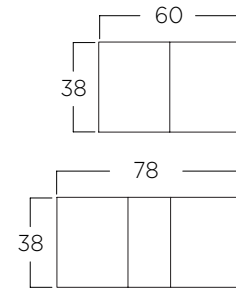

DINING TABLES

Studio by Stickley

Modern

Height 30" Leaf 18"

Studio by Stickley

8820-ILVS-ASH