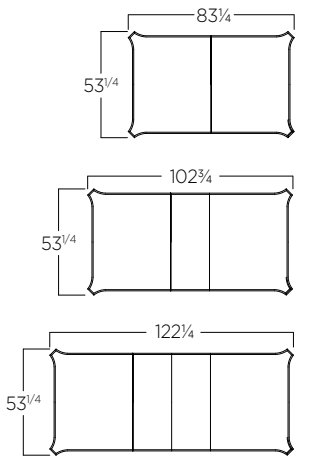

Height 30" Leaves 19 1/2"

Nichols & Stone