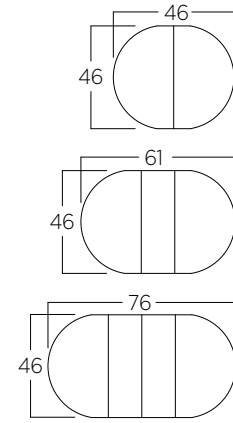

DINING TABLES

Nichols & Stone

Height 30" Leaves 15"

Nichols & Stone

Ironwood Pedestal Table
NS-1571-2LVS

Nichols & Stone