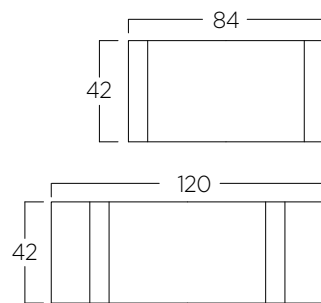

Height 30" Leaf 18"

Nichols & Stone

**Antiguan Pedestal Table**

NS-1980-1LVS

Height 30" Leaves 18"

**Westcott Tavern Table**

NS-1752-2LVS

Height 30"