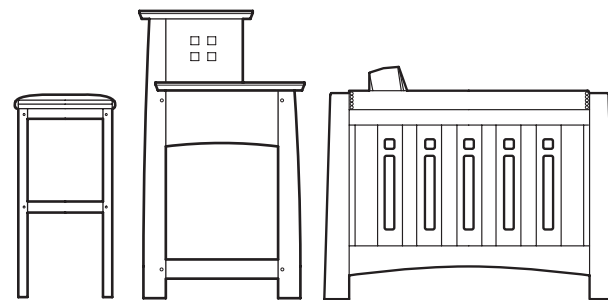

Highlands 78" Gathering Island

89/91-1708 H36 W78 D20¾ Also available in 58" and 90" width

Designed for sofa back at 27.5"

Pasadena Bungalow