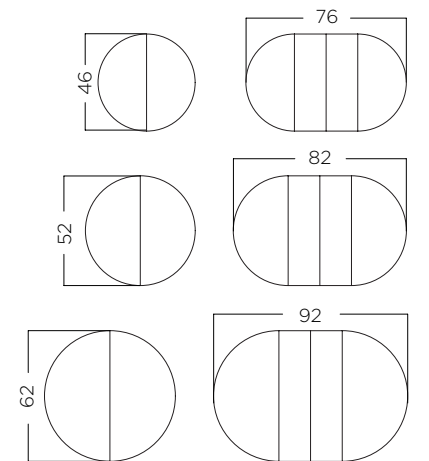

Height 30" Leaves 15"

Mission

Height 30" Leaves 21"

**Mission Drawtop Dining Table**

89/91-789-2LVS

Mission

Height 30" Leaves 15"

**Keyhole Trestle Table**