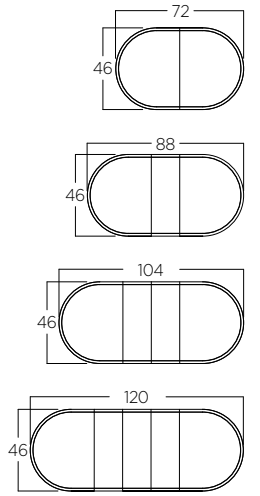

Height 30" Leaves 16"

Classics

Classics