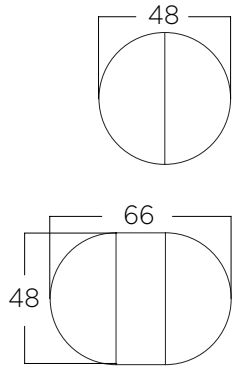

Also available in 54" and 60" diameter.  
Groove or Plain Top

Height 30" Leaf 18"

DINING TABLES

**Exeter Double Pedestal Table**  
53601-84-2LVS

Available with Groove or Plain Top

Height 30" Leaves 18"

*Finger Lakes*