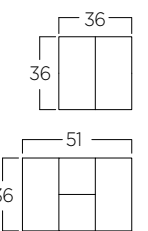

Height 30" Leaves 15"

Modern

**Midtown Round Extension Table**  
8811-1LVS-ASH

Height 30" Leaf 12"

Modern

**Boat Shaped Dining Table**  
7749-2LVS

Height 30" Leaves 16"

**Midtown Extension Dining Table**  
8814-1LVS-ASH