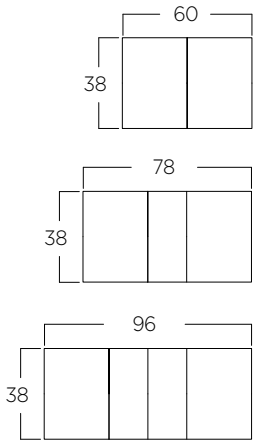

**Broadway Dining Table**  
7680

Height 30"

Modern

Modern

**Midtown Dining Table**  
8810-2LVS-ASH

Height 30" Leaves 18"

Modern

**Split Base Pedestal Table**  
7685