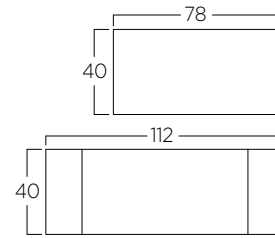

Height 30" Leaf 17"

Studio by Stickley

Finger Lakes