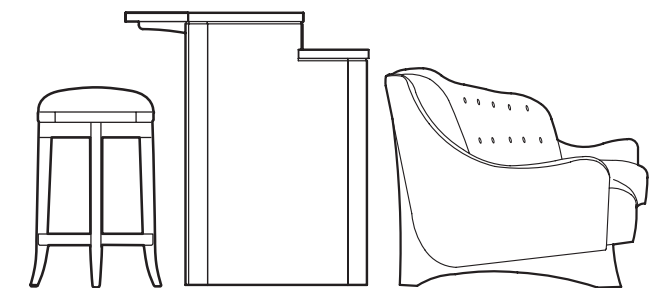

Designed for sofa back at 27.5"

Pasadena Bungalow

**78" Pasadena Gathering Island**

AN-7340-299 H36 W78 D20¾ Also available in 90" width

Designed for sofa back at 27.5"

Modern

**78" Gathering Island - Stone or Wood Top**

89/91-1712-ST H36 W78 D25 Also available in 90" width

Designed for sofa back at 27"

**High Line Curved Gathering Island - Stone or Wood Top**

7544 H36 W89¾ D26

Designed for sofa back at 27"

Mission

Also available in Counter Stool height