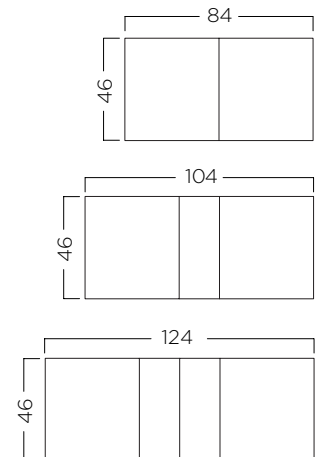

Height 30" Leaves 20"

89-1830-2LVS