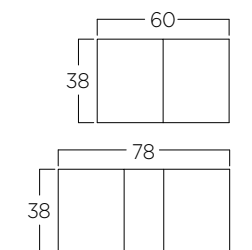

Height 30" Leaves 16"

Parsons Extension Table
NS-1570-1LVS