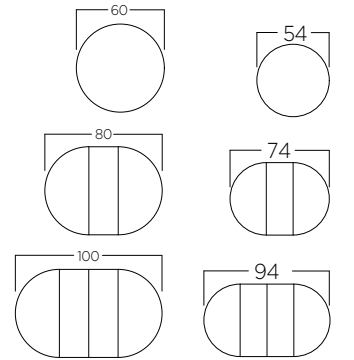

Height 30" Leaves 20"

AN-7357-2LVS-299

AN-7359-2LVS-299

Pasadena Bungalow