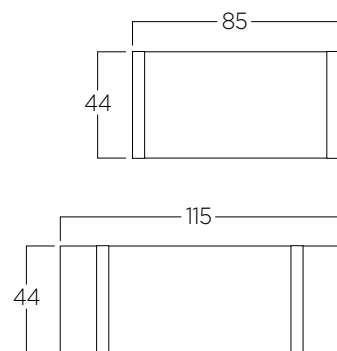

Height 30" Leaves 15"