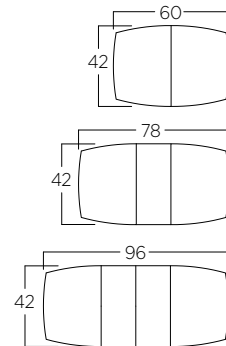

Height 30" Leaves 16"

Wellfleet Boat Top Table
NS-1688-2LVS