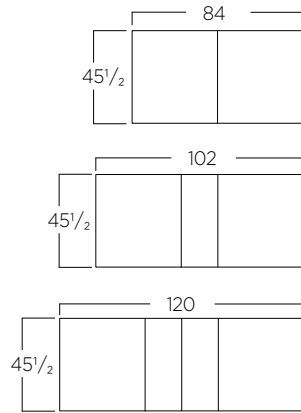

Also available in 54" and 60" diameter.  
Groove or Plain Top

Height 30" Leaf 18"

DINING TABLES

**Exeter Double Pedestal Table**  
53601-84-2LVS

Available with Groove or Plain Top

Height 30" Leaves 18"

*Finger Lakes*