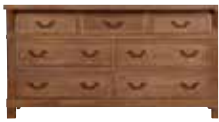

Oakmont Dresser
TX1-1001 | H38 W72 D22