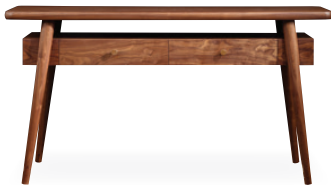

9946-W-WNT
Console Wood Top
H32½ W60 D18

9946-ST-WNT
Console Stone Top
H32½ W60 D18